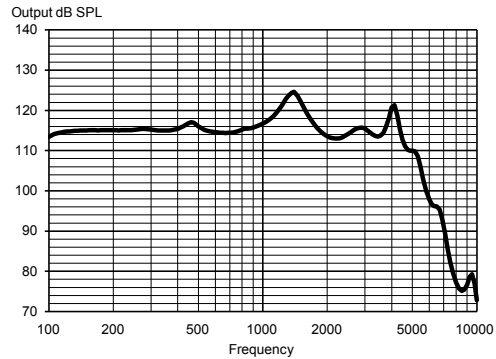

MAXIMUM OUTPUT - 2CC COUPLER

IEC 60118-7 / ANSI S3.22-2009