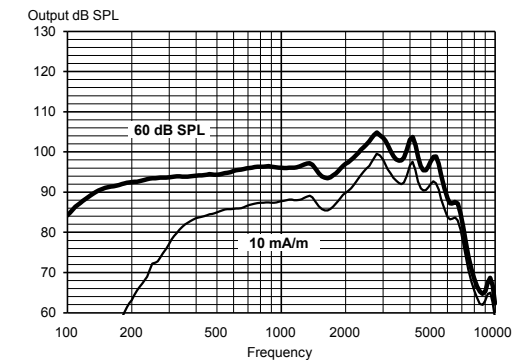

OUTPUT - 2CC COUPLER

IEC 60118-7 / ANSI S3.22-2009

Technical data Typical data obtained through standard pure tone measurements.
Hearing aid set to Compass Test mode 1, unless stated otherwise.
Measured using a normal hook and standard BTE coupler.

		IEC 60118-0	ANSI S3.22-2009 / IEC 60118-7
OSPL90	2500 Hz	122 dB SPL	114 dB SPL
	Peak	131 dB SPL	124 dB SPL
	Average	122 dB SPL	117 dB SPL
Acoustic output (Input 60 dB SPL)	2500 Hz	109 dB SPL	102 dB SPL
	Peak	113 dB SPL	105 dB SPL
	Average	101 dB SPL	97 dB SPL
Max gain (Input 50 dB SPL, Compass Max gain test mode)	2500 Hz	65 dB	57 dB
	Peak	68 dB	61 dB
	Average	58 dB	52 dB
Telecoil output (Input 10 mA/m)	2500 Hz	102 dB SPL	94 dB SPL
	Peak	106 dB SPL	98 dB SPL
	Average	91 dB SPL	88 dB SPL
Frequency range		100 Hz - 8000 Hz	100 Hz - 7300 Hz
Harmonic distortion (Input 70 dB SPL)	500 Hz	<2%	<2%
	800 Hz	<2%	<2%
	1600 Hz	<2%	<2%
Equivalent input noise		22 dB SPL	25 dB SPL
Battery drain (stand by)		0.89 mA	0.89 mA
Battery drain		0.9 mA	0.91 mA
Battery life / hours (Type 13 Zn-Air, 270 mAh)		300 (>270)	295 (>265)
Mobile phone immunity		IRIL: -32/-30 dB SPL	U-rating: M4 / T3