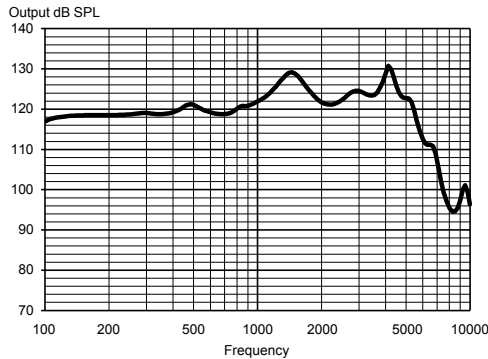

MAXIMUM OUTPUT - EAR SIMULATOR

IEC 60118-0