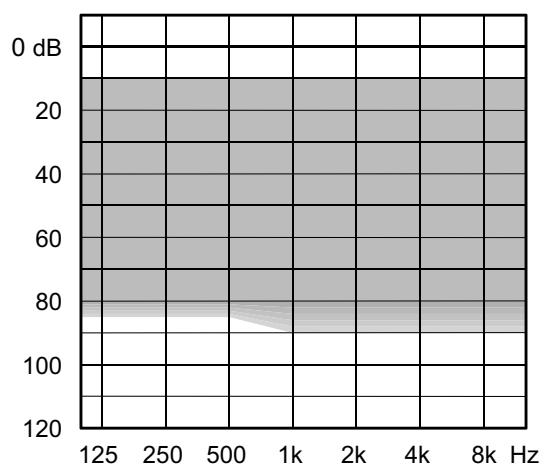

SUGGESTED FITTING RANGE

STANDARD TECHNOLOGY

- TRUE Integrated Signal Processing (ISP)
- True-Input 113 dB SPL technology
- WidexLink - Wireless connectivity
- InterEar functionality

KEY FEATURES	440	330	220	110
Processing channels	15	10	5	3
HD Locator/Locator	HD	HD	HD	X
Feedback cancelling	X	X	X	X
Digital Pinna	X	X		
Speech Enhancer (IE-InterEar)	IE	X		
Personal Audibility Extender	X	X	X	X
Personal Acclimatisation	X	X	X	X
Number of programs*	5	4	3	2
Personal Zen	IE			
InterEar Partner Monitor	IE			
Phone+	X	X		
Reverse focus	X	X	X	
SmartSpeak/SmartTone	X	X	X	X
CROS FA/FS compatibility	X	X	X	X
DEX ACCESSORIES	X	X	X	X

* Plus Zen+

Protection Class IP58